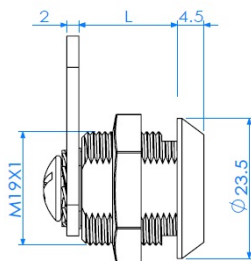

## Description:

Cam Lock 1930, 90DG, Black Anodized, Cam No. A01, CK SISO

## Item number:

14.04.501-0

Units	Box	Carton	HS Code	Barcode
Pcs.	12	240	8301300000	
				5704866507004

L1=16mm  
L2=20mm  
L3=25mm  
L4=30mm