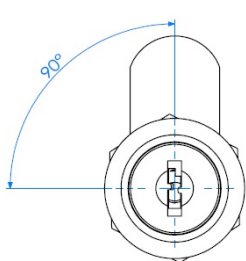

## Description:

Cam Lock 1930, 90DG, Black Anodized, Cam No. A01, CK SISO

## Item number:

14.04.501-0

Units	Box	Carton	HS Code	Barcode
Pcs.	12	240	8301300000	
				5704866507004

L1=16mm  
L2=20mm  
L3=25mm  
L4=30mm