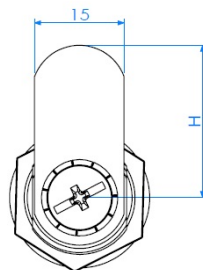

## Description:

Cam Lock 1930, 90DG, Black Anodized, Cam No. A01, CK SISO

## Item number:

14.04.501-0

Units	Box	Carton	HS Code	Barcode
Pcs.	12	240	8301300000	
				5704866507004

L1=16mm  
L2=20mm  
L3=25mm  
L4=30mm